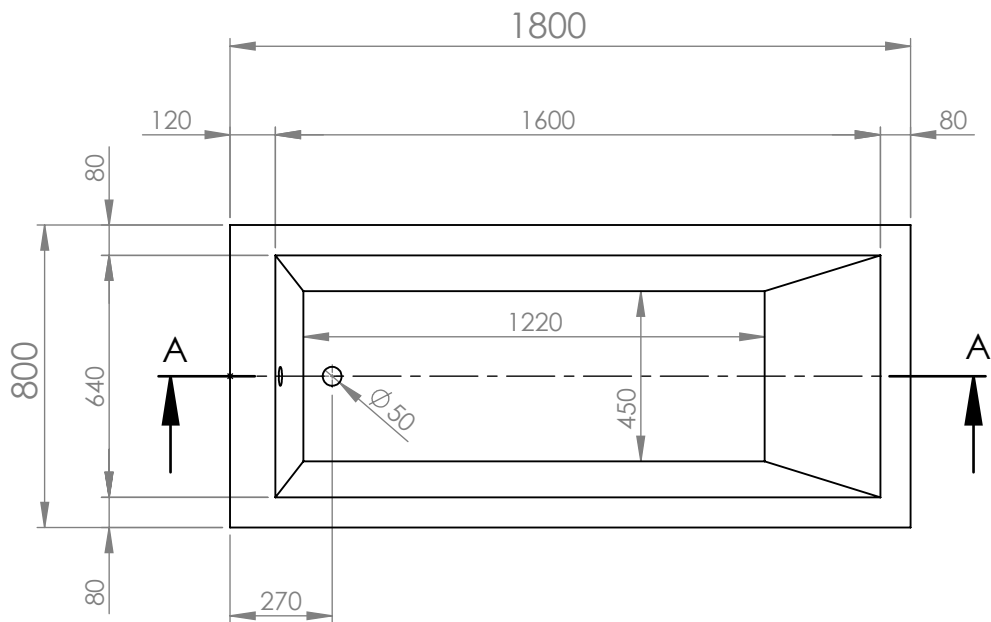

SECTION A-A

		TITLE:	
		BATHTUB ZIRA 160X75	
DRAWN	DATE	NAME	DWG NO.
	27/04/2021	KONSTANTINOS PAIZANOS	A4
SCALE:1:20		SHEET 1 OF 1	

SECTION A-A

		TITLE:	
		BATHTUB ZIRA 170X70	
DRAWN	DATE	NAME	DWG NO.
	27/04/2021	KONSTANTINOS PAIZANOS	A4
		SCALE:1:20	SHEET 1 OF 1

SECTION A-A

		TITLE:	
		BATHTUB ZIRA 170X75	
DRAWN	DATE	NAME	DWG NO.
	27/04/2021	KONSTANTINOS PAIZANOS	A4
		SCALE:1:20	SHEET 1 OF 1

SECTION A-A

		TITLE:	
		BATHTUB ZIRA 170X80	
DRAWN	DATE	NAME	DWG NO.
	27/04/2021	KONSTANTINOS PAIZANOS	A4
		SCALE:1:20	SHEET 1 OF 1

SECTION A-A

		TITLE:	
		BATHTUB ZIRA 180X80	
DRAWN	DATE	NAME	DWG NO.
	27/04/2021	KONSTANTINOS PAIZANOS	A4
		SCALE:1:20	SHEET 1 OF 1