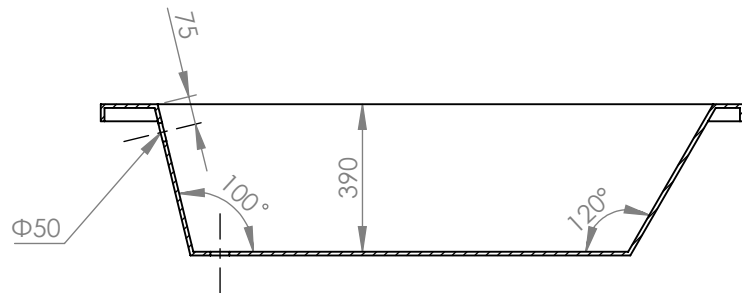

SECTION A-A

		TITLE:	
		BATHTUB ZIRA 130X70	
DRAWN	DATE	NAME	DWG NO.
	27/04/2021	KONSTANTINOS PAIZANOS	A4
		SCALE:1:20	SHEET 1 OF 1

SECTION A-A

		TITLE:	
		BATHTUB ZIRA 140X70	
DRAWN	DATE	NAME	DWG NO.
	27/04/2021	KONSTANTINOS PAIZANOS	A4
		SCALE:1:20	SHEET 1 OF 1

SECTION A-A

		TITLE:	
		BATHTUB ZIRA 150X70	
DRAWN	DATE	NAME	DWG NO.
	27/04/2021	KONSTANTINOS PAIZANOS	A4
		SCALE:1:20	SHEET 1 OF 1

SECTION A-A

		TITLE:	
		BATHTUB ZIRA 160x70	
DRAWN	DATE	NAME	DWG NO.
	12/04/2021	KONSTANTINOS PAIZANOS	A4
		SCALE:1:20	SHEET 1 OF 1

SECTION A-A

		TITLE:	
		BATHTUB ZIRA 160X75	
DRAWN	DATE	NAME	DWG NO.
	27/04/2021	KONSTANTINOS PAIZANOS	A4
SCALE:1:20		SHEET 1 OF 1	

SECTION A-A

		TITLE:	
		BATHTUB ZIRA 170X70	
DRAWN	DATE	NAME	DWG NO.
	27/04/2021	KONSTANTINOS PAIZANOS	A4
		SCALE:1:20	SHEET 1 OF 1

SECTION A-A

		TITLE:	
		BATHTUB ZIRA 170X75	
DRAWN	DATE	NAME	DWG NO.
	27/04/2021	KONSTANTINOS PAIZANOS	A4
		SCALE:1:20	SHEET 1 OF 1

SECTION A-A

		TITLE:	
		BATHTUB ZIRA 170X80	
DRAWN	DATE	NAME	DWG NO.
	27/04/2021	KONSTANTINOS PAIZANOS	A4
		SCALE:1:20	SHEET 1 OF 1