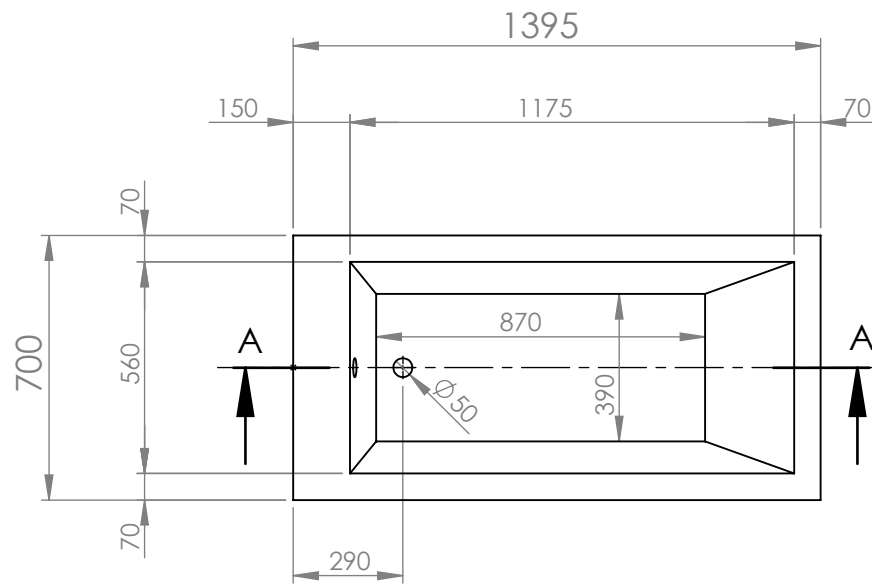

SECTION A-A

		TITLE:	
		BATHTUB ZIRA 130X70	
DRAWN	DATE	NAME	DWG NO.
	27/04/2021	KONSTANTINOS PAIZANOS	A4
		SCALE:1:20	SHEET 1 OF 1

SECTION A-A

		TITLE:	
		BATHTUB ZIRA 140X70	
DRAWN	DATE	NAME	DWG NO.
	27/04/2021	KONSTANTINOS PAIZANOS	A4
		SCALE:1:20	SHEET 1 OF 1

SECTION A-A

		TITLE:	
		BATHTUB ZIRA 150X70	
DRAWN	DATE	NAME	DWG NO.
	27/04/2021	KONSTANTINOS PAIZANOS	A4
		SCALE:1:20	SHEET 1 OF 1

SECTION A-A

		TITLE:	
		BATHTUB ZIRA 160x70	
DRAWN	DATE	NAME	DWG NO.
	12/04/2021	KONSTANTINOS PAIZANOS	A4
		SCALE:1:20	SHEET 1 OF 1

SECTION A-A

		TITLE:	
		BATHTUB ZIRA 160X75	
DRAWN	DATE	NAME	DWG NO.
	27/04/2021	KONSTANTINOS PAIZANOS	A4
SCALE:1:20		SHEET 1 OF 1	

SECTION A-A

		TITLE:	
		BATHTUB ZIRA 170X70	
DRAWN	DATE	NAME	DWG NO.
	27/04/2021	KONSTANTINOS PAIZANOS	A4
		SCALE:1:20	SHEET 1 OF 1

SECTION A-A

		TITLE:	
		BATHTUB ZIRA 180X80	
DRAWN	DATE	NAME	DWG NO.
	27/04/2021	KONSTANTINOS PAIZANOS	A4
		SCALE:1:20	SHEET 1 OF 1