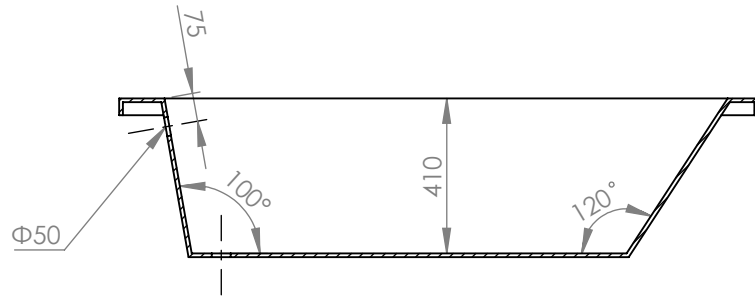

SECTION A-A

		TITLE:	
		BATHTUB ZIRA 150X70	
DRAWN	DATE	NAME	DWG NO.
	27/04/2021	KONSTANTINOS PAIZANOS	A4
		SCALE:1:20	SHEET 1 OF 1

SECTION A-A

		TITLE:	
		BATHTUB ZIRA 160x70	
DRAWN	DATE	NAME	DWG NO.
	12/04/2021	KONSTANTINOS PAIZANOS	A4
		SCALE:1:20	SHEET 1 OF 1

SECTION A-A

		TITLE:	
		BATHTUB ZIRA 160X75	
DRAWN	DATE	NAME	DWG NO.
	27/04/2021	KONSTANTINOS PAIZANOS	A4
SCALE:1:20		SHEET 1 OF 1	

SECTION A-A

		TITLE:	
		BATHTUB ZIRA 170X70	
DRAWN	DATE	NAME	DWG NO.
	27/04/2021	KONSTANTINOS PAIZANOS	A4
		SCALE:1:20	SHEET 1 OF 1

SECTION A-A

		TITLE:	
		BATHTUB ZIRA 170X75	
DRAWN	DATE	NAME	DWG NO.
	27/04/2021	KONSTANTINOS PAIZANOS	A4
		SCALE:1:20	SHEET 1 OF 1

SECTION A-A

		TITLE:	
		BATHTUB ZIRA 170X80	
DRAWN	DATE	NAME	DWG NO.
	27/04/2021	KONSTANTINOS PAIZANOS	A4
		SCALE:1:20	SHEET 1 OF 1

SECTION A-A

		TITLE:	
		BATHTUB ZIRA 180X80	
DRAWN	DATE	NAME	DWG NO.
	27/04/2021	KONSTANTINOS PAIZANOS	A4
		SCALE:1:20	SHEET 1 OF 1