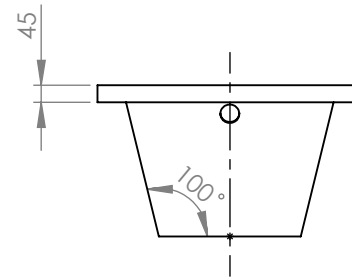

SECTION A-A

		TITLE:	
		BATHTUB ZIRA 130X70	
DRAWN	DATE	NAME	DWG NO.
	27/04/2021	KONSTANTINOS PAIZANOS	A4
		SCALE:1:20	SHEET 1 OF 1

SECTION A-A

		TITLE:	
		BATHTUB ZIRA 140X70	
DRAWN	DATE	NAME	DWG NO.
	27/04/2021	KONSTANTINOS PAIZANOS	A4
		SCALE:1:20	SHEET 1 OF 1

SECTION A-A

		TITLE:	
		BATHTUB ZIRA 150X70	
DRAWN	DATE	NAME	DWG NO.
	27/04/2021	KONSTANTINOS PAIZANOS	A4
		SCALE:1:20	SHEET 1 OF 1

SECTION A-A

		TITLE:	
		BATHTUB ZIRA 160x70	
DRAWN	DATE	NAME	DWG NO.
	12/04/2021	KONSTANTINOS PAIZANOS	A4
		SCALE:1:20	SHEET 1 OF 1

SECTION A-A

		TITLE:	
		BATHTUB ZIRA 160X75	
DRAWN	DATE	NAME	DWG NO.
	27/04/2021	KONSTANTINOS PAIZANOS	A4
SCALE:1:20		SHEET 1 OF 1	

SECTION A-A

		TITLE:	
		BATHTUB ZIRA 170X70	
DRAWN	DATE	NAME	DWG NO.
	27/04/2021	KONSTANTINOS PAIZANOS	A4
		SCALE:1:20	SHEET 1 OF 1

SECTION A-A

		TITLE:	
		BATHTUB ZIRA 170X75	
DRAWN	DATE	NAME	DWG NO.
	27/04/2021	KONSTANTINOS PAIZANOS	A4
		SCALE:1:20	SHEET 1 OF 1

SECTION A-A

		TITLE:	
		BATHTUB ZIRA 170X80	
DRAWN	DATE	NAME	DWG NO.
	27/04/2021	KONSTANTINOS PAIZANOS	A4
		SCALE:1:20	SHEET 1 OF 1