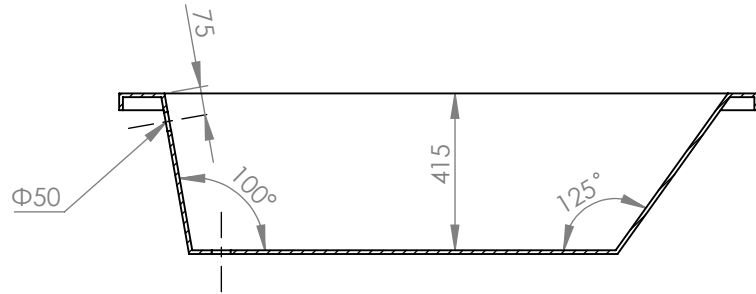

SECTION A-A

		TITLE:	
		BATHTUB ZIRA 150X70	
DRAWN	DATE	NAME	DWG NO.
	27/04/2021	KONSTANTINOS PAIZANOS	A4
		SCALE:1:20	SHEET 1 OF 1

SECTION A-A

		TITLE:	
		BATHTUB ZIRA 160x70	
DRAWN	DATE	NAME	DWG NO.
	12/04/2021	KONSTANTINOS PAIZANOS	A4
		SCALE:1:20	SHEET 1 OF 1

SECTION A-A

		TITLE:	
		BATHTUB ZIRA 160X75	
DRAWN	DATE	NAME	DWG NO.
	27/04/2021	KONSTANTINOS PAIZANOS	A4
SCALE:1:20		SHEET 1 OF 1	

SECTION A-A

		TITLE:	
		BATHTUB ZIRA 170X70	
DRAWN	DATE	NAME	DWG NO.
	27/04/2021	KONSTANTINOS PAIZANOS	A4
		SCALE:1:20	SHEET 1 OF 1

SECTION A-A

		TITLE:	
		BATHTUB ZIRA 170X75	
DRAWN	DATE	NAME	DWG NO.
	27/04/2021	KONSTANTINOS PAIZANOS	A4
		SCALE:1:20	SHEET 1 OF 1

SECTION A-A

		TITLE:	
		BATHTUB ZIRA 170X80	
DRAWN	DATE	NAME	DWG NO.
	27/04/2021	KONSTANTINOS PAIZANOS	A4
		SCALE:1:20	SHEET 1 OF 1

SECTION A-A

		TITLE:	
		BATHTUB ZIRA 180X80	
DRAWN	DATE	NAME	DWG NO.
	27/04/2021	KONSTANTINOS PAIZANOS	A4
		SCALE:1:20	SHEET 1 OF 1