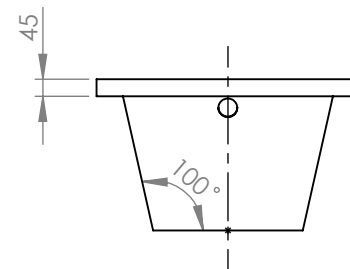

SECTION A-A

		TITLE:	
		BATHTUB ZIRA 130X70	
DRAWN	DATE	NAME	DWG NO.
	27/04/2021	KONSTANTINOS PAIZANOS	A4
		SCALE:1:20	SHEET 1 OF 1

SECTION A-A

		TITLE:	
		BATHTUB ZIRA 140X70	
DRAWN	DATE	NAME	DWG NO.
	27/04/2021	KONSTANTINOS PAIZANOS	A4
		SCALE:1:20	SHEET 1 OF 1

SECTION A-A

		TITLE:	
		BATHTUB ZIRA 150X70	
DRAWN	DATE	NAME	DWG NO.
	27/04/2021	KONSTANTINOS PAIZANOS	A4
		SCALE:1:20	SHEET 1 OF 1

SECTION A-A

		TITLE:	
		BATHTUB ZIRA 160x70	
DRAWN	DATE	NAME	DWG NO.
	12/04/2021	KONSTANTINOS PAIZANOS	A4
		SCALE:1:20	SHEET 1 OF 1

SECTION A-A

		TITLE:	
		BATHTUB ZIRA 160X75	
DRAWN	DATE	NAME	DWG NO.
	27/04/2021	KONSTANTINOS PAIZANOS	A4
SCALE:1:20		SHEET 1 OF 1	

SECTION A-A

		TITLE:	
		BATHTUB ZIRA 170X70	
DRAWN	DATE	NAME	DWG NO.
	27/04/2021	KONSTANTINOS PAIZANOS	A4
		SCALE:1:20	SHEET 1 OF 1