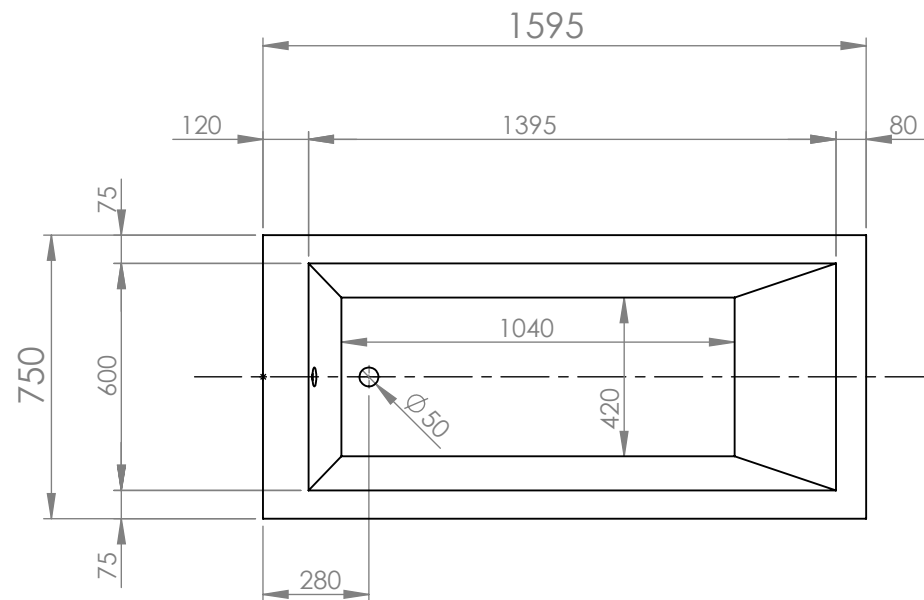

SECTION A-A

		TITLE:	
		BATHTUB ZIRA 150X70	
DRAWN	DATE	NAME	DWG NO.
	27/04/2021	KONSTANTINOS PAIZANOS	A4
		SCALE:1:20	SHEET 1 OF 1

SECTION A-A

		TITLE:	
		BATHTUB ZIRA 160x70	
DRAWN	DATE	NAME	DWG NO.
	12/04/2021	KONSTANTINOS PAIZANOS	A4
		SCALE:1:20	SHEET 1 OF 1

SECTION A-A

		TITLE:	
		BATHTUB ZIRA 160X75	
DRAWN	DATE	NAME	DWG NO.
	27/04/2021	KONSTANTINOS PAIZANOS	A4
SCALE:1:20		SHEET 1 OF 1	

SECTION A-A

		TITLE:	
		BATHTUB ZIRA 170X70	
DRAWN	DATE	NAME	DWG NO.
	27/04/2021	KONSTANTINOS PAIZANOS	A4
		SCALE:1:20	SHEET 1 OF 1

SECTION A-A

		TITLE:	
		BATHTUB ZIRA 170X75	
DRAWN	DATE	NAME	DWG NO.
	27/04/2021	KONSTANTINOS PAIZANOS	A4
		SCALE:1:20	SHEET 1 OF 1

SECTION A-A

		TITLE:	
		BATHTUB ZIRA 170X80	
DRAWN	DATE	NAME	DWG NO.
	27/04/2021	KONSTANTINOS PAIZANOS	A4
		SCALE:1:20	SHEET 1 OF 1

SECTION A-A

		TITLE:	
		BATHTUB ZIRA 180X80	
DRAWN	DATE	NAME	DWG NO.
	27/04/2021	KONSTANTINOS PAIZANOS	A4
		SCALE:1:20	SHEET 1 OF 1