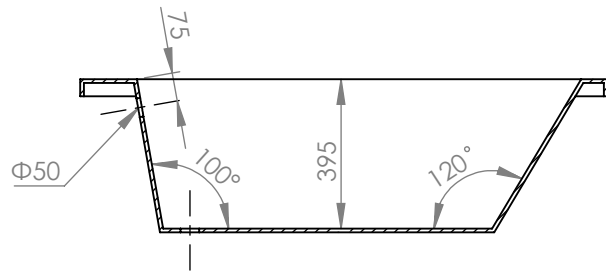

SECTION A-A

		TITLE:	
		BATHTUB ZIRA 130X70	
DRAWN	DATE	NAME	DWG NO.
	27/04/2021	KONSTANTINOS PAIZANOS	A4
		SCALE:1:20	SHEET 1 OF 1

SECTION A-A

		TITLE:	
		BATHTUB ZIRA 140X70	
DRAWN	DATE	NAME	DWG NO.
	27/04/2021	KONSTANTINOS PAIZANOS	A4
		SCALE:1:20	SHEET 1 OF 1

SECTION A-A

		TITLE:	
		BATHTUB ZIRA 150X70	
DRAWN	DATE	NAME	DWG NO.
	27/04/2021	KONSTANTINOS PAIZANOS	A4
		SCALE:1:20	SHEET 1 OF 1

SECTION A-A

		TITLE:	
		BATHTUB ZIRA 160x70	
DRAWN	DATE	NAME	DWG NO.
	12/04/2021	KONSTANTINOS PAIZANOS	A4
		SCALE:1:20	SHEET 1 OF 1

SECTION A-A

		TITLE:	
		BATHTUB ZIRA 160X75	
DRAWN	DATE	NAME	DWG NO.
	27/04/2021	KONSTANTINOS PAIZANOS	A4
SCALE:1:20		SHEET 1 OF 1	

SECTION A-A

		TITLE:	
		BATHTUB ZIRA 170X70	
DRAWN	DATE	NAME	DWG NO.
	27/04/2021	KONSTANTINOS PAIZANOS	A4
		SCALE:1:20	SHEET 1 OF 1

SECTION A-A

		TITLE:	
		BATHTUB ZIRA 180X80	
DRAWN	DATE	NAME	DWG NO.
	27/04/2021	KONSTANTINOS PAIZANOS	A4
		SCALE:1:20	SHEET 1 OF 1