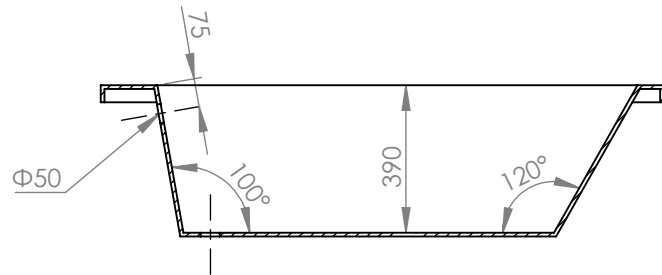

SECTION A-A

		TITLE:	
		BATHTUB ZIRA 130X70	
DRAWN	DATE	NAME	DWG NO.
	27/04/2021	KONSTANTINOS PAIZANOS	A4
		SCALE:1:20	SHEET 1 OF 1

SECTION A-A

		TITLE:	
		BATHTUB ZIRA 140X70	
DRAWN	DATE	NAME	DWG NO.
	27/04/2021	KONSTANTINOS PAIZANOS	A4
		SCALE:1:20	SHEET 1 OF 1

SECTION A-A

		TITLE:	
		BATHTUB ZIRA 150X70	
DRAWN	DATE	NAME	DWG NO.
	27/04/2021	KONSTANTINOS PAIZANOS	A4
		SCALE:1:20	SHEET 1 OF 1

SECTION A-A

		TITLE:	
		BATHTUB ZIRA 160x70	
DRAWN	DATE	NAME	DWG NO.
	12/04/2021	KONSTANTINOS PAIZANOS	A4
		SCALE:1:20	SHEET 1 OF 1

SECTION A-A

		TITLE:	
		BATHTUB ZIRA 160X75	
DRAWN	DATE	NAME	DWG NO.
	27/04/2021	KONSTANTINOS PAIZANOS	A4
SCALE:1:20		SHEET 1 OF 1	

SECTION A-A

		TITLE:	
		BATHTUB ZIRA 170X70	
DRAWN	DATE	NAME	DWG NO.
	27/04/2021	KONSTANTINOS PAIZANOS	A4
		SCALE:1:20	SHEET 1 OF 1

SECTION A-A

		TITLE:	
		BATHTUB ZIRA 180X80	
DRAWN	DATE	NAME	DWG NO.
	27/04/2021	KONSTANTINOS PAIZANOS	A4
		SCALE:1:20	SHEET 1 OF 1