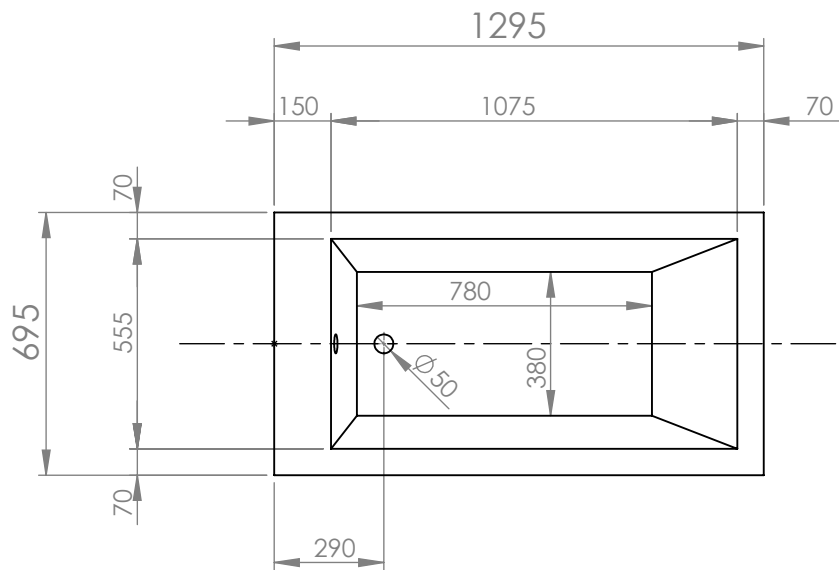

SECTION A-A

		TITLE:	
		BATHTUB ZIRA 130X70	
DRAWN	DATE	NAME	DWG NO.
	27/04/2021	KONSTANTINOS PAIZANOS	A4
		SCALE:1:20	SHEET 1 OF 1

SECTION A-A

		TITLE:	
		BATHTUB ZIRA 140X70	
DRAWN	DATE	NAME	DWG NO.
	27/04/2021	KONSTANTINOS PAIZANOS	A4
		SCALE:1:20	SHEET 1 OF 1

SECTION A-A

		TITLE:	
		BATHTUB ZIRA 150X70	
DRAWN	DATE	NAME	DWG NO.
	27/04/2021	KONSTANTINOS PAIZANOS	A4
		SCALE:1:20	SHEET 1 OF 1

SECTION A-A

		TITLE:	
		BATHTUB ZIRA 160x70	
DRAWN	DATE	NAME	DWG NO.
	12/04/2021	KONSTANTINOS PAIZANOS	A4
		SCALE:1:20	SHEET 1 OF 1

SECTION A-A

		TITLE:	
		BATHTUB ZIRA 160X75	
DRAWN	DATE	NAME	DWG NO.
	27/04/2021	KONSTANTINOS PAIZANOS	A4
SCALE:1:20		SHEET 1 OF 1	

SECTION A-A

		TITLE:	
		BATHTUB ZIRA 170X70	
DRAWN	DATE	NAME	DWG NO.
	27/04/2021	KONSTANTINOS PAIZANOS	A4
		SCALE:1:20	SHEET 1 OF 1

SECTION A-A

		TITLE:	
		BATHTUB ZIRA 180X80	
DRAWN	DATE	NAME	DWG NO.
	27/04/2021	KONSTANTINOS PAIZANOS	A4
		SCALE:1:20	SHEET 1 OF 1