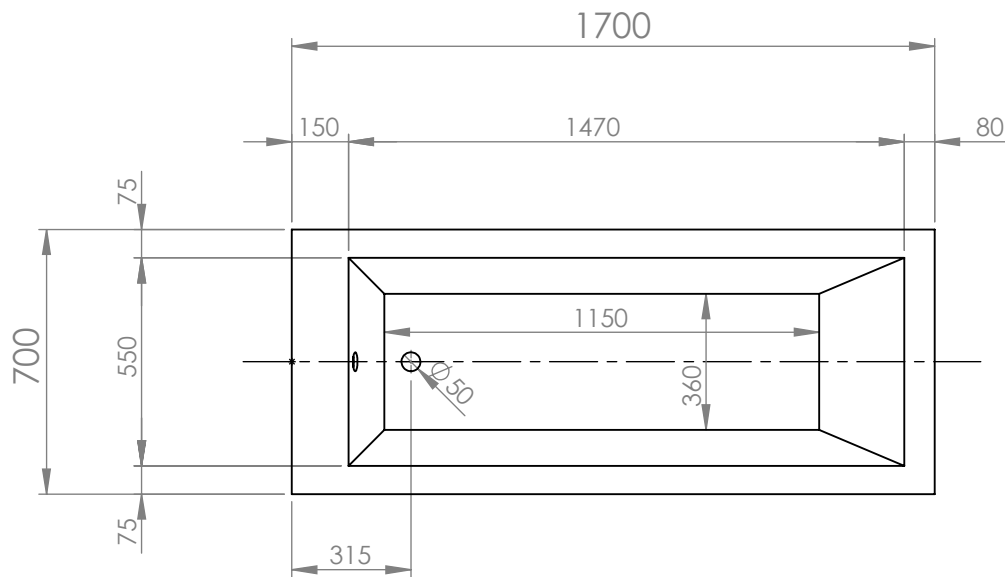

SECTION A-A

		TITLE:	
		BATHTUB ZIRA 150X70	
DRAWN	DATE	NAME	DWG NO.
	27/04/2021	KONSTANTINOS PAIZANOS	A4
		SCALE:1:20	SHEET 1 OF 1

SECTION A-A

		TITLE:	
		BATHTUB ZIRA 160x70	
DRAWN	DATE	NAME	DWG NO.
	12/04/2021	KONSTANTINOS PAIZANOS	A4
		SCALE:1:20	SHEET 1 OF 1

SECTION A-A

		TITLE:	
		BATHTUB ZIRA 160X75	
DRAWN	DATE	NAME	DWG NO.
	27/04/2021	KONSTANTINOS PAIZANOS	A4
SCALE:1:20		SHEET 1 OF 1	

SECTION A-A

		TITLE:	
		BATHTUB ZIRA 170X70	
DRAWN	DATE	NAME	DWG NO.
	27/04/2021	KONSTANTINOS PAIZANOS	A4
		SCALE:1:20	SHEET 1 OF 1

SECTION A-A

		TITLE:	
		BATHTUB ZIRA 170X75	
DRAWN	DATE	NAME	DWG NO.
	27/04/2021	KONSTANTINOS PAIZANOS	A4
		SCALE:1:20	SHEET 1 OF 1

SECTION A-A

		TITLE:	
		BATHTUB ZIRA 170X80	
DRAWN	DATE	NAME	DWG NO.
	27/04/2021	KONSTANTINOS PAIZANOS	A4
		SCALE:1:20	SHEET 1 OF 1

SECTION A-A

		TITLE:	
		BATHTUB ZIRA 180X80	
DRAWN	DATE	NAME	DWG NO.
	27/04/2021	KONSTANTINOS PAIZANOS	A4
		SCALE:1:20	SHEET 1 OF 1