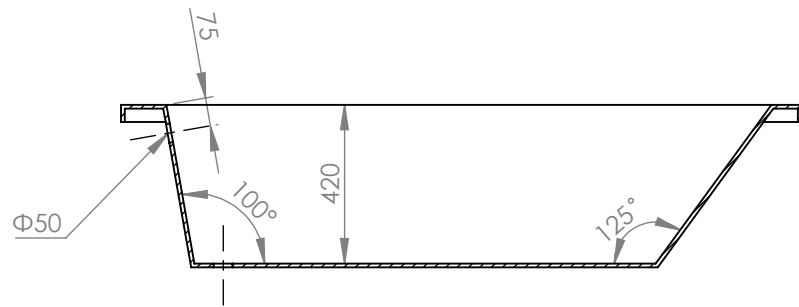

SECTION A-A

		TITLE:	
		BATHTUB ZIRA 160X75	
DRAWN	DATE	NAME	DWG NO.
	27/04/2021	KONSTANTINOS PAIZANOS	A4
SCALE:1:20		SHEET 1 OF 1	

SECTION A-A

		TITLE:	
		BATHTUB ZIRA 170X70	
DRAWN	DATE	NAME	DWG NO.
	27/04/2021	KONSTANTINOS PAIZANOS	A4
		SCALE:1:20	SHEET 1 OF 1

SECTION A-A

		TITLE:	
		BATHTUB ZIRA 170X75	
DRAWN	DATE	NAME	DWG NO.
	27/04/2021	KONSTANTINOS PAIZANOS	A4
		SCALE:1:20	SHEET 1 OF 1

SECTION A-A

		TITLE:	
		BATHTUB ZIRA 170X80	
DRAWN	DATE	NAME	DWG NO.
	27/04/2021	KONSTANTINOS PAIZANOS	A4
		SCALE:1:20	SHEET 1 OF 1

SECTION A-A

		TITLE:	
		BATHTUB ZIRA 180X80	
DRAWN	DATE	NAME	DWG NO.
	27/04/2021	KONSTANTINOS PAIZANOS	A4
		SCALE:1:20	SHEET 1 OF 1