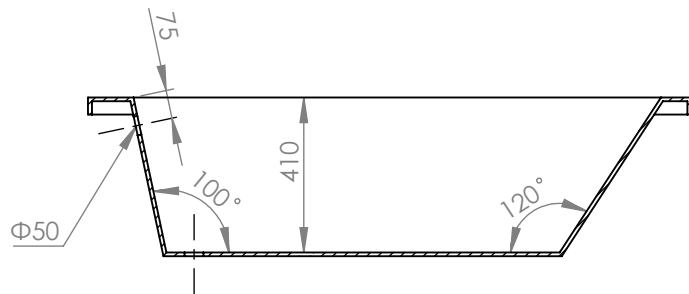

SECTION A-A

		TITLE:	
		BATHTUB ZIRA 130X70	
DRAWN	DATE	NAME	DWG NO.
	27/04/2021	KONSTANTINOS PAIZANOS	A4
		SCALE:1:20	SHEET 1 OF 1

SECTION A-A

		TITLE:	
		BATHTUB ZIRA 140X70	
DRAWN	DATE	NAME	DWG NO.
	27/04/2021	KONSTANTINOS PAIZANOS	A4
		SCALE:1:20	SHEET 1 OF 1

SECTION A-A

		TITLE:	
		BATHTUB ZIRA 150X70	
DRAWN	DATE	NAME	DWG NO.
	27/04/2021	KONSTANTINOS PAIZANOS	A4
		SCALE:1:20	SHEET 1 OF 1

SECTION A-A

		TITLE:	
		BATHTUB ZIRA 160x70	
DRAWN	DATE	NAME	DWG NO.
	12/04/2021	KONSTANTINOS PAIZANOS	A4
		SCALE:1:20	SHEET 1 OF 1

SECTION A-A

		TITLE:	
		BATHTUB ZIRA 160X75	
DRAWN	DATE	NAME	DWG NO.
	27/04/2021	KONSTANTINOS PAIZANOS	A4
SCALE:1:20		SHEET 1 OF 1	

SECTION A-A

		TITLE:	
		BATHTUB ZIRA 170X70	
DRAWN	DATE	NAME	DWG NO.
	27/04/2021	KONSTANTINOS PAIZANOS	A4
		SCALE:1:20	SHEET 1 OF 1

SECTION A-A

		TITLE:	
		BATHTUB ZIRA 170X75	
DRAWN	DATE	NAME	DWG NO.
	27/04/2021	KONSTANTINOS PAIZANOS	A4
		SCALE:1:20	SHEET 1 OF 1

SECTION A-A

		TITLE:	
		BATHTUB ZIRA 170X80	
DRAWN	DATE	NAME	DWG NO.
	27/04/2021	KONSTANTINOS PAIZANOS	A4
		SCALE:1:20	SHEET 1 OF 1