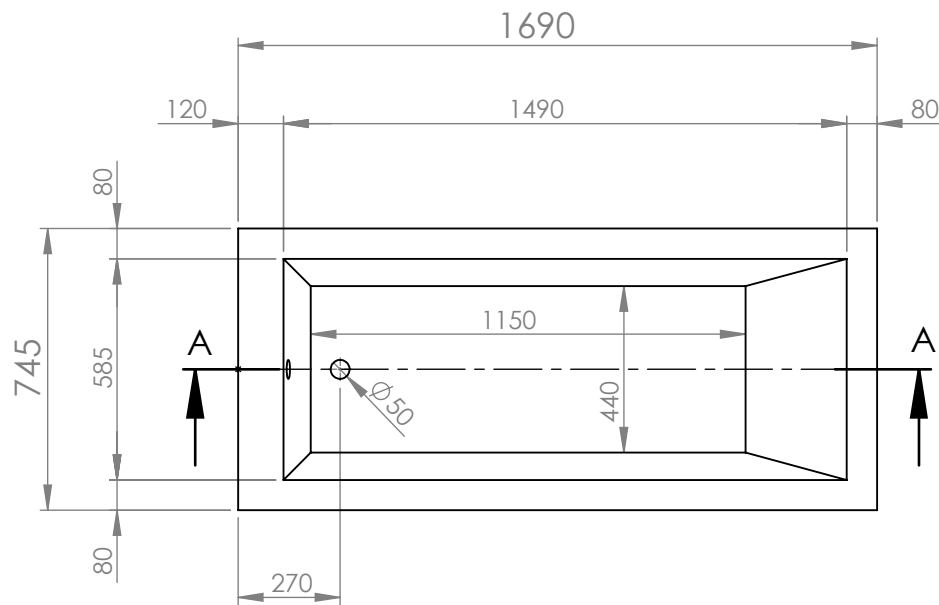

SECTION A-A

		TITLE:	
		BATHTUB ZIRA 150X70	
DRAWN	DATE	NAME	DWG NO.
	27/04/2021	KONSTANTINOS PAIZANOS	A4
		SCALE:1:20	SHEET 1 OF 1

SECTION A-A

		TITLE:	
		BATHTUB ZIRA 160x70	
DRAWN	DATE	NAME	DWG NO.
	12/04/2021	KONSTANTINOS PAIZANOS	A4
		SCALE:1:20	SHEET 1 OF 1

SECTION A-A

		TITLE:	
		BATHTUB ZIRA 160X75	
DRAWN	DATE	NAME	DWG NO.
	27/04/2021	KONSTANTINOS PAIZANOS	A4
SCALE:1:20		SHEET 1 OF 1	

SECTION A-A

		TITLE:	
		BATHTUB ZIRA 170X70	
DRAWN	DATE	NAME	DWG NO.
	27/04/2021	KONSTANTINOS PAIZANOS	A4
		SCALE:1:20	SHEET 1 OF 1

SECTION A-A

		TITLE:	
		BATHTUB ZIRA 170X75	
DRAWN	DATE	NAME	DWG NO.
	27/04/2021	KONSTANTINOS PAIZANOS	A4
		SCALE:1:20	SHEET 1 OF 1

SECTION A-A

		TITLE:	
		BATHTUB ZIRA 170X80	
DRAWN	DATE	NAME	DWG NO.
	27/04/2021	KONSTANTINOS PAIZANOS	A4
		SCALE:1:20	SHEET 1 OF 1

SECTION A-A

		TITLE:	
		BATHTUB ZIRA 180X80	
DRAWN	DATE	NAME	DWG NO.
	27/04/2021	KONSTANTINOS PAIZANOS	A4
		SCALE:1:20	SHEET 1 OF 1