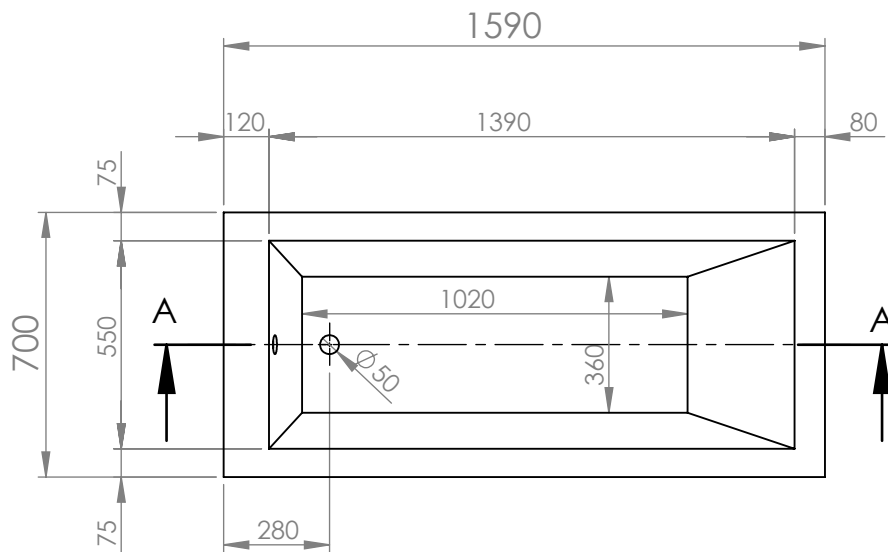

SECTION A-A

		TITLE:	
		BATHTUB ZIRA 130X70	
DRAWN	DATE	NAME	DWG NO.
	27/04/2021	KONSTANTINOS PAIZANOS	A4
		SCALE:1:20	SHEET 1 OF 1

SECTION A-A

		TITLE:	
		BATHTUB ZIRA 140X70	
DRAWN	DATE	NAME	DWG NO.
	27/04/2021	KONSTANTINOS PAIZANOS	A4
		SCALE:1:20	SHEET 1 OF 1

SECTION A-A

		TITLE:	
		BATHTUB ZIRA 150X70	
DRAWN	DATE	NAME	DWG NO.
	27/04/2021	KONSTANTINOS PAIZANOS	A4
		SCALE:1:20	SHEET 1 OF 1

SECTION A-A

		TITLE:	
		BATHTUB ZIRA 160x70	
DRAWN	DATE	NAME	DWG NO.
	12/04/2021	KONSTANTINOS PAIZANOS	A4
		SCALE:1:20	SHEET 1 OF 1

SECTION A-A

		TITLE:	
		BATHTUB ZIRA 160X75	
DRAWN	DATE	NAME	DWG NO.
	27/04/2021	KONSTANTINOS PAIZANOS	A4
SCALE:1:20		SHEET 1 OF 1	

SECTION A-A

		TITLE:	
		BATHTUB ZIRA 170X70	
DRAWN	DATE	NAME	DWG NO.
	27/04/2021	KONSTANTINOS PAIZANOS	A4
		SCALE:1:20	SHEET 1 OF 1

SECTION A-A

		TITLE:	
		BATHTUB ZIRA 180X80	
DRAWN	DATE	NAME	DWG NO.
	27/04/2021	KONSTANTINOS PAIZANOS	A4
		SCALE:1:20	SHEET 1 OF 1