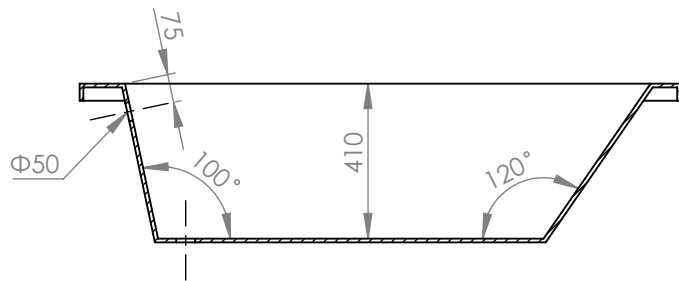

SECTION A-A

		TITLE:	
		BATHTUB ZIRA 130X70	
DRAWN	DATE	NAME	DWG NO.
	27/04/2021	KONSTANTINOS PAIZANOS	A4
		SCALE:1:20	SHEET 1 OF 1

SECTION A-A

		TITLE:	
		BATHTUB ZIRA 140X70	
DRAWN	DATE	NAME	DWG NO.
	27/04/2021	KONSTANTINOS PAIZANOS	A4
		SCALE:1:20	SHEET 1 OF 1

SECTION A-A

		TITLE:	
		BATHTUB ZIRA 150X70	
DRAWN	DATE	NAME	DWG NO.
	27/04/2021	KONSTANTINOS PAIZANOS	A4
		SCALE:1:20	SHEET 1 OF 1

SECTION A-A

		TITLE:	
		BATHTUB ZIRA 160x70	
DRAWN	DATE	NAME	DWG NO.
	12/04/2021	KONSTANTINOS PAIZANOS	A4
		SCALE:1:20	SHEET 1 OF 1

SECTION A-A

		TITLE:	
		BATHTUB ZIRA 160X75	
DRAWN	DATE	NAME	DWG NO.
	27/04/2021	KONSTANTINOS PAIZANOS	A4
SCALE:1:20		SHEET 1 OF 1	

SECTION A-A

		TITLE:	
		BATHTUB ZIRA 170X70	
DRAWN	DATE	NAME	DWG NO.
	27/04/2021	KONSTANTINOS PAIZANOS	A4
		SCALE:1:20	SHEET 1 OF 1

SECTION A-A

		TITLE:	
		BATHTUB ZIRA 180X80	
DRAWN	DATE	NAME	DWG NO.
	27/04/2021	KONSTANTINOS PAIZANOS	A4
		SCALE:1:20	SHEET 1 OF 1