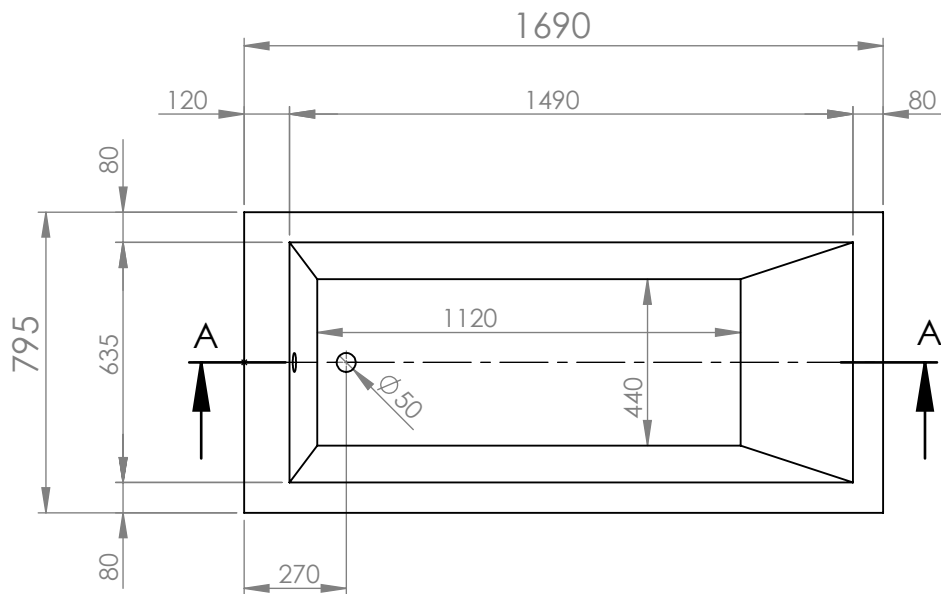

SECTION A-A

		TITLE:	
		BATHTUB ZIRA 150X70	
DRAWN	DATE	NAME	DWG NO.
	27/04/2021	KONSTANTINOS PAIZANOS	A4
		SCALE:1:20	SHEET 1 OF 1

SECTION A-A

		TITLE:	
		BATHTUB ZIRA 160x70	
DRAWN	DATE	NAME	DWG NO.
	12/04/2021	KONSTANTINOS PAIZANOS	A4
		SCALE:1:20	SHEET 1 OF 1

SECTION A-A

		TITLE:	
		BATHTUB ZIRA 160X75	
DRAWN	DATE	NAME	DWG NO.
	27/04/2021	KONSTANTINOS PAIZANOS	A4
SCALE:1:20		SHEET 1 OF 1	

SECTION A-A

		TITLE:	
		BATHTUB ZIRA 170X70	
DRAWN	DATE	NAME	DWG NO.
	27/04/2021	KONSTANTINOS PAIZANOS	A4
		SCALE:1:20	SHEET 1 OF 1

SECTION A-A

		TITLE:	
		BATHTUB ZIRA 170X75	
DRAWN	DATE	NAME	DWG NO.
	27/04/2021	KONSTANTINOS PAIZANOS	A4
		SCALE:1:20	SHEET 1 OF 1

SECTION A-A

		TITLE:	
		BATHTUB ZIRA 170X80	
DRAWN	DATE	NAME	DWG NO.
	27/04/2021	KONSTANTINOS PAIZANOS	A4
		SCALE:1:20	SHEET 1 OF 1

SECTION A-A

		TITLE:	
		BATHTUB ZIRA 180X80	
DRAWN	DATE	NAME	DWG NO.
	27/04/2021	KONSTANTINOS PAIZANOS	A4
		SCALE:1:20	SHEET 1 OF 1