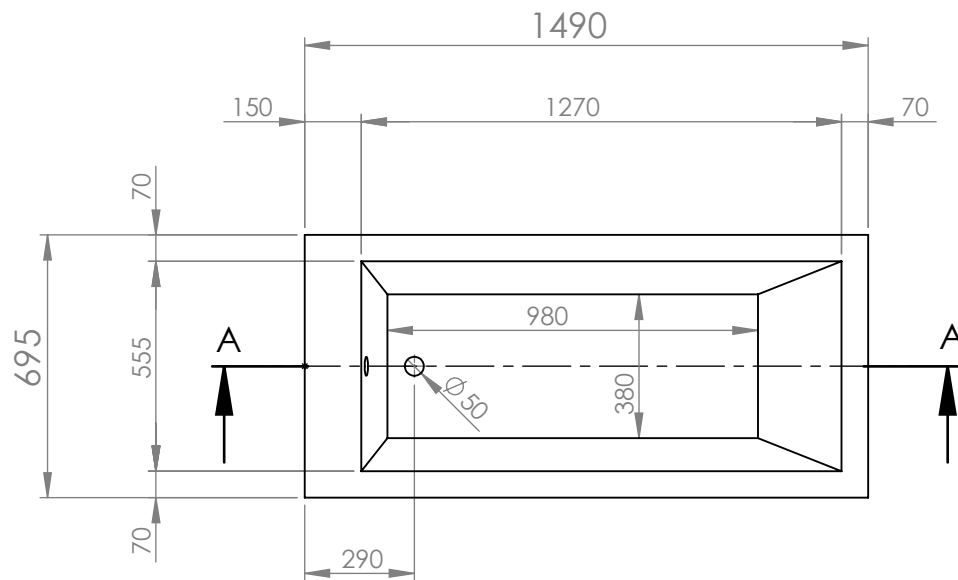

SECTION A-A

		TITLE:	
		BATHTUB ZIRA 130X70	
DRAWN	DATE	NAME	DWG NO.
	27/04/2021	KONSTANTINOS PAIZANOS	A4
		SCALE:1:20	SHEET 1 OF 1

SECTION A-A

		TITLE:	
		BATHTUB ZIRA 140X70	
DRAWN	DATE	NAME	DWG NO.
	27/04/2021	KONSTANTINOS PAIZANOS	A4
		SCALE:1:20	SHEET 1 OF 1

SECTION A-A

		TITLE:	
		BATHTUB ZIRA 150X70	
DRAWN	DATE	NAME	DWG NO.
	27/04/2021	KONSTANTINOS PAIZANOS	A4
		SCALE:1:20	SHEET 1 OF 1

SECTION A-A

		TITLE:	
		BATHTUB ZIRA 160x70	
DRAWN	DATE	NAME	DWG NO.
	12/04/2021	KONSTANTINOS PAIZANOS	A4
		SCALE:1:20	SHEET 1 OF 1

SECTION A-A

		TITLE:	
		BATHTUB ZIRA 160X75	
DRAWN	DATE	NAME	DWG NO.
	27/04/2021	KONSTANTINOS PAIZANOS	A4
SCALE:1:20		SHEET 1 OF 1	

SECTION A-A

		TITLE:	
		BATHTUB ZIRA 170X70	
DRAWN	DATE	NAME	DWG NO.
	27/04/2021	KONSTANTINOS PAIZANOS	A4
		SCALE:1:20	SHEET 1 OF 1

SECTION A-A

		TITLE:	
		BATHTUB ZIRA 180X80	
DRAWN	DATE	NAME	DWG NO.
	27/04/2021	KONSTANTINOS PAIZANOS	A4
		SCALE:1:20	SHEET 1 OF 1